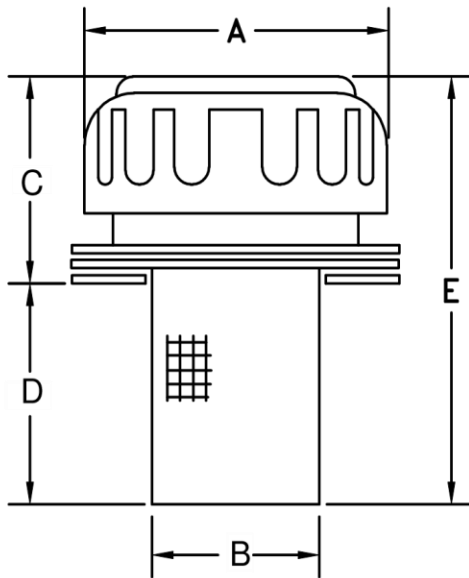

RIO-FILLER / BREATHER CAPS

- Chrome plated steel cap
- air flow to 25 CFM
- Ready to install hardware kit
- Filtration : 40 micron foam element
- 40 mesh Metal basket

RIO1041

MODEL	FILTRATION	A	B	C	D	E	F	G	HOLE
RIO1041	40 MESH	3.1 (80)	1.9 (48)	1.9 (48)	3.5 (90)	5.4 (137)	3.25(85)	2.88(71)	3.4(87)