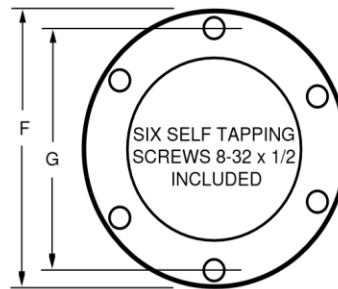

RIO-FILLER / BREATHER CAPS

- Chrome plated steel cap
- air flow to 25 CFM
- Ready to install hardware kit
- Filtration : 40 micron foam element
- 40 mesh Metal basket

RIO1041

MODEL	FILTRATION	A	B	C	D	E	F	G	HOLE
RIO1041	40 MESH	3.1 (80)	1.9 (48)	1.9 (48)	3.5 (90)	5.4 (137)	3.25(85)	2.88(71)	3.4(87)